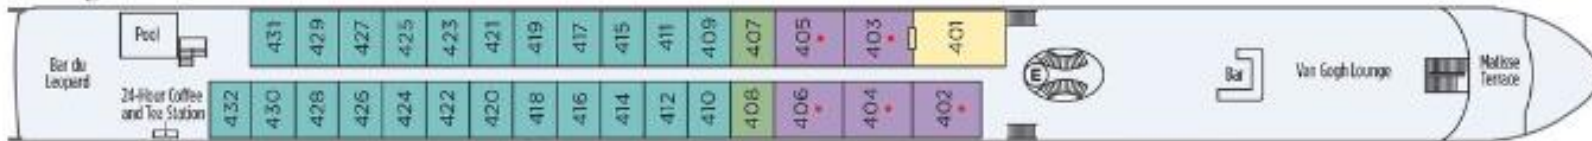

S.S. CATHERINE

Camargue Deck

Staterooms 401/403 available as connecting staterooms

Avignon Deck

Saint Remy Deck

 Grand Suite
 Suite
 Deluxe Balcony
 French Balcony
 Classic
 (E) Elevator
 + Triple accommodation available

 Cabins available
 Held as option.