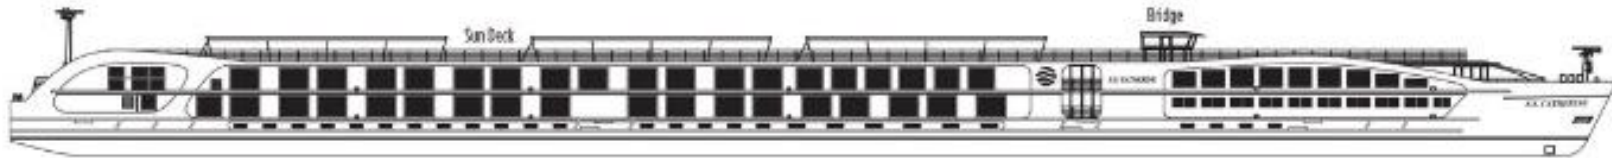

S.S. CATHERINE

Camargue Deck

Staterooms 401/403 available as connecting staterooms

Avignon Deck

Saint Remy Deck

 Grand Suite
 Suite
 Deluxe Balcony
 French Balcony
 Classic
 (E) Elevator
 + Triple accommodation available

 Cabins available
 Held as option.