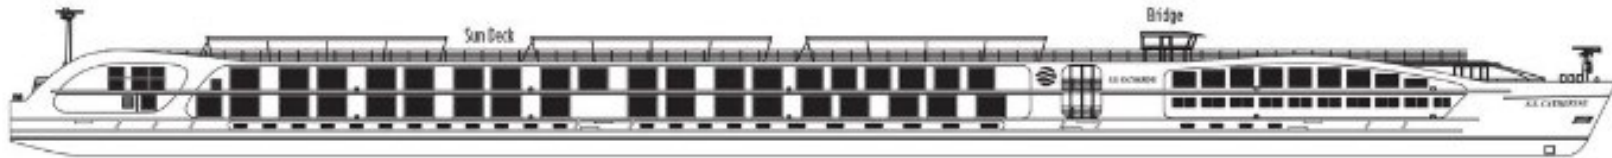

S.S. CATHERINE

Camargue Deck

Avignon Deck

Saint Remy Deck

 Grand Suite
 Suite
 Deluxe Balcony
 French Balcony
 Classic
 (E) Elevator
 + Triple accommodation available

 Fully confirmed.
 Held as option.